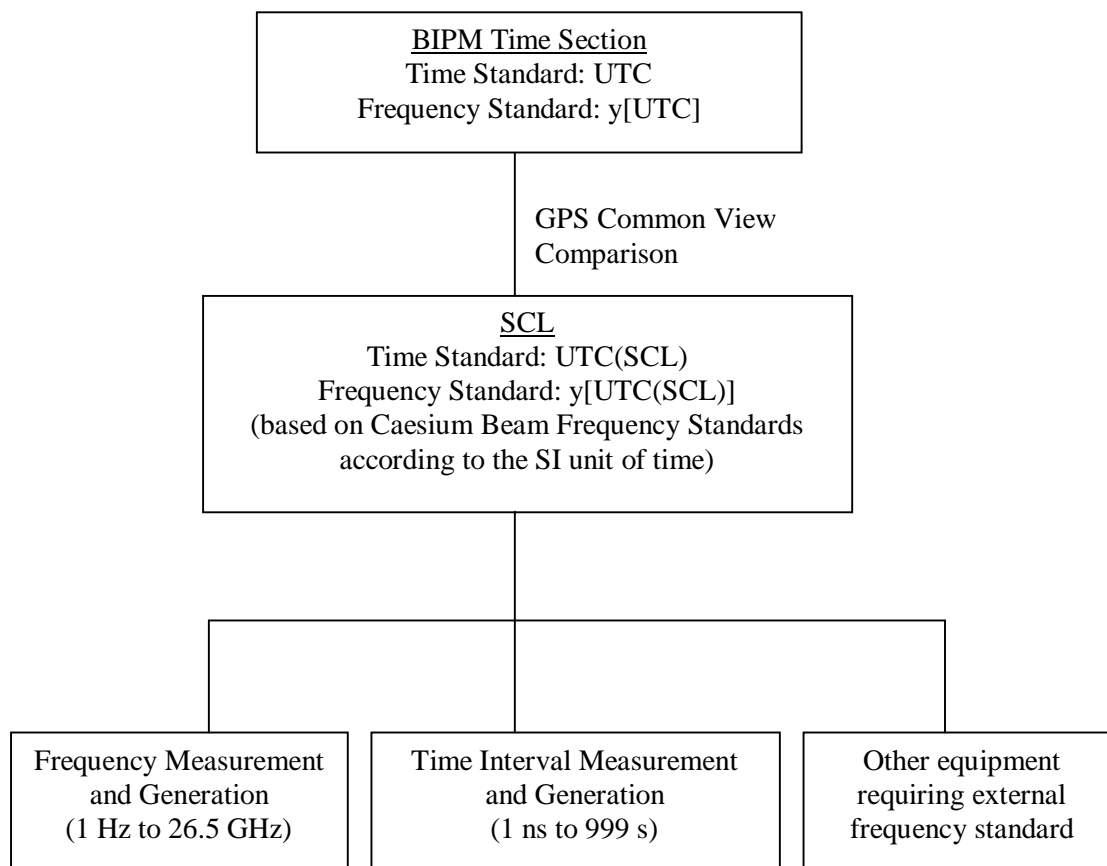

## Traceability of Time and Frequency Measurements

- Notes:
1. Time differences UTC-UTC(SCL) in every 5 days are published in monthly BIPM Circular T.
  2. SCL Caesium clocks data are submitted to BIPM for calculation of UTC time scale.

### Abbreviations:

- BIPM: International Bureau of Weights and Measures  
SCL: The Government of the Hong Kong Special Administrative Region, Standards and Calibration Laboratory  
UTC: Coordinated Universal Time  
y[UTC]: Normalized Frequency of UTC  
UTC(SCL): UTC realized at SCL  
y[UTC(SCL)]: Normalized Frequency of UTC(SCL)  
GPS: Global Positioning System